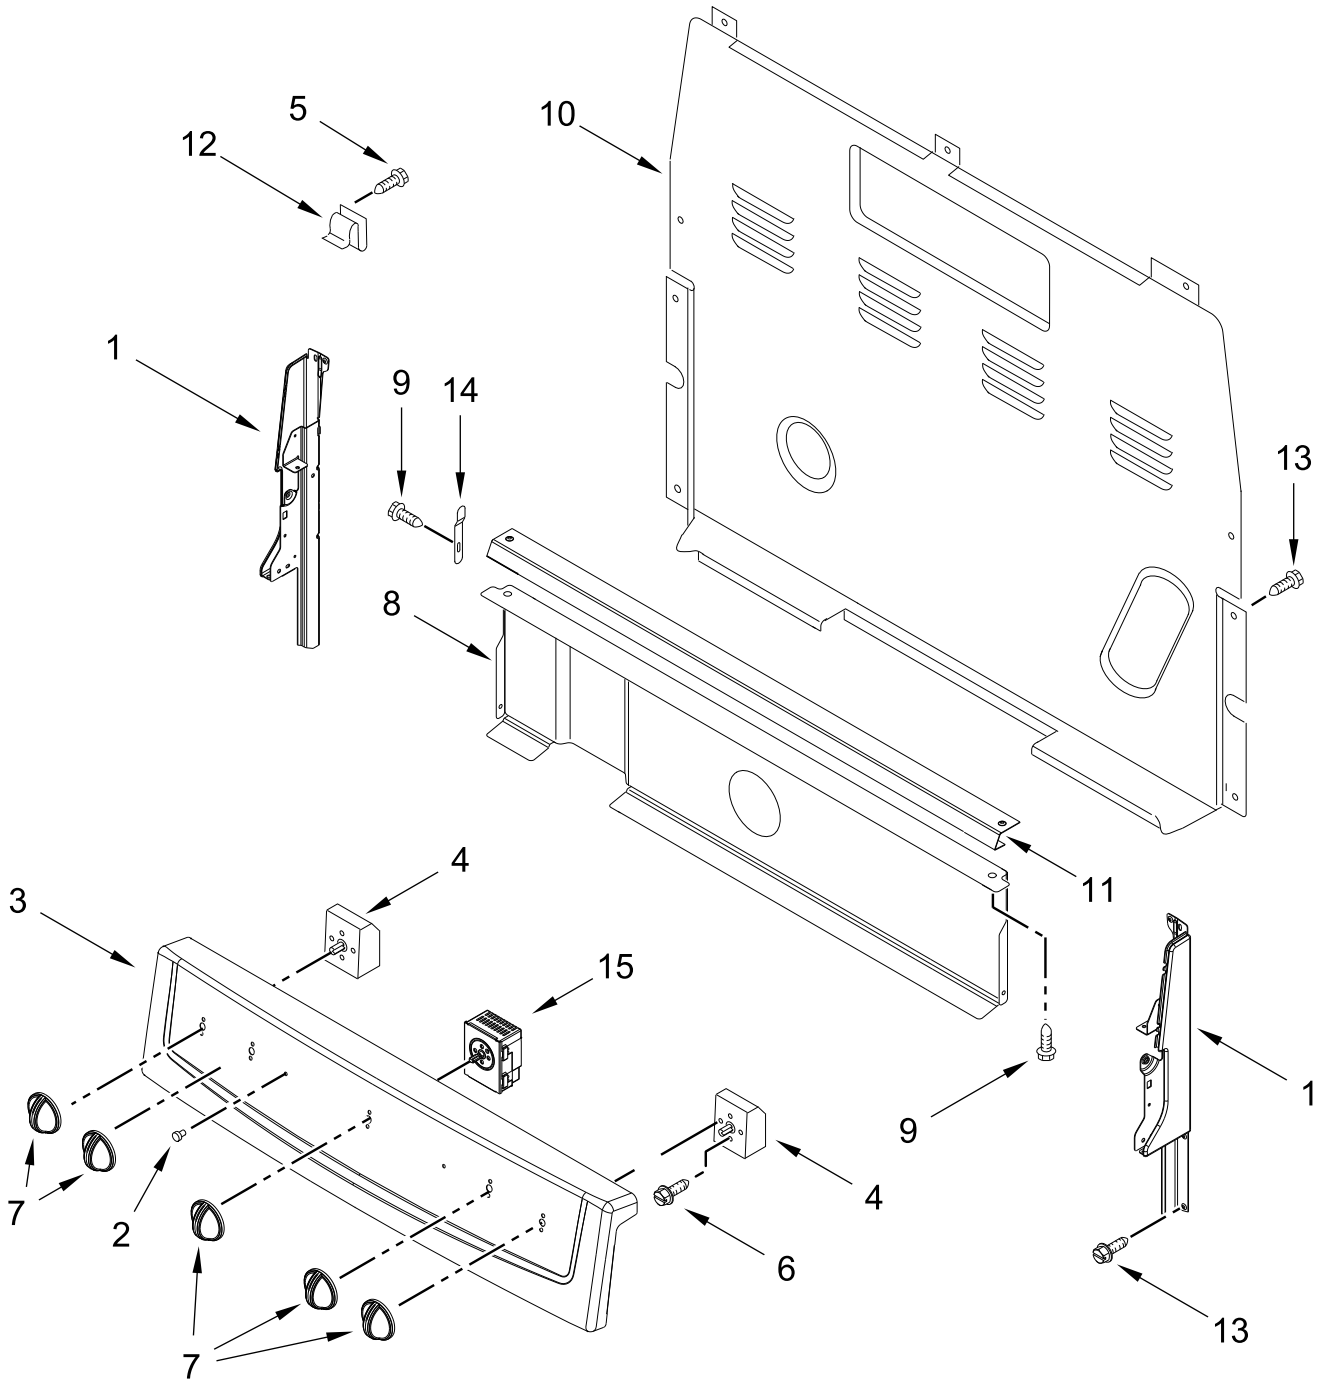

AMANA®

ELECTRIC RANGE

MODELS:

ACR4203MNB0 (Black)

ACR4203MNB0 (White)

COOKTOP PARTS

COOKTOP PARTS

<u>Illus. No.</u>	<u>Part No.</u>	<u>Description</u>	<u>Illus. No.</u>	<u>Part No.</u>	<u>Description</u>	<u>Illus. No.</u>	<u>Part No.</u>	<u>Description</u>
1		Literature Parts	4	3195060	Hinge, Cooktop	11	814399	Receptacle, Element
	W11509598	User Instructions	5	3196178	Screw			FOLLOWING PARTS NOT ILLUSTRATED
	W11481065	Quick Start Guide	6	3195812	Rod, Support			
	W11488793	Tech Sheet	7	7101P485-60	Screw, Anti-Tip Kit		W11452639	Harness, Main
2	W10196406	Bowl, Drip (6 in) (Right Front and Left Rear)	8	3196154	Screw		W11134595	Harness, Cooktop
	W10196405	Bowl, Drip (8 in) (Left Front and Right Rear)	9	W11364019	Element, Coil Heating (2400W) (Left Front and Right Rear)		W10281322	Kit, Bare Wire Adapter Block
				W11364018	Element, Coil Heating (1500W) (Right Front and Left Rear)			
3		Cooktop						
	3186233	Black						
	3186231	White	10	W11379945	Bracket, Anti-Tip			

CONTROL PANEL PARTS

CONTROL PANEL PARTS

<u>Illus.</u> <u>No.</u>	<u>Part No.</u>	<u>Description</u>	<u>Illus.</u> <u>No.</u>	<u>Part No.</u>	<u>Description</u>	<u>Illus.</u> <u>No.</u>	<u>Part No.</u>	<u>Description</u>
1		Endcap	4	3148952	Switch, Infinite (Yellow)	8	W10134247	Shield, Heat
	W11130372	Black (Left)			(Right Front and Left Rear)	9	3196165	Screw
	W11130379	Black (Right)				10	8272473	Cover, Upper Rear
	W11130371	White (Left)				11	W10525121	Bracket, Console Mounting
	W11130378	White (Right)		3148954	Switch, Infinite (Orange)	12	8273564	Clip, Rear Upper Cover
2	3196068	Lens, Indicator			(Left Front and Right Rear)	13	3196178	Screw
3		Panel, Control				14	3196200	Clip, Spring
	W11657432	Black	5	3196169	Screw	15	9762215	Control, Electric
	W11609220	White	6	3400882	Screw			
			7		Knob, Infinite			
				W10844801	Black			
				W10844800	White			