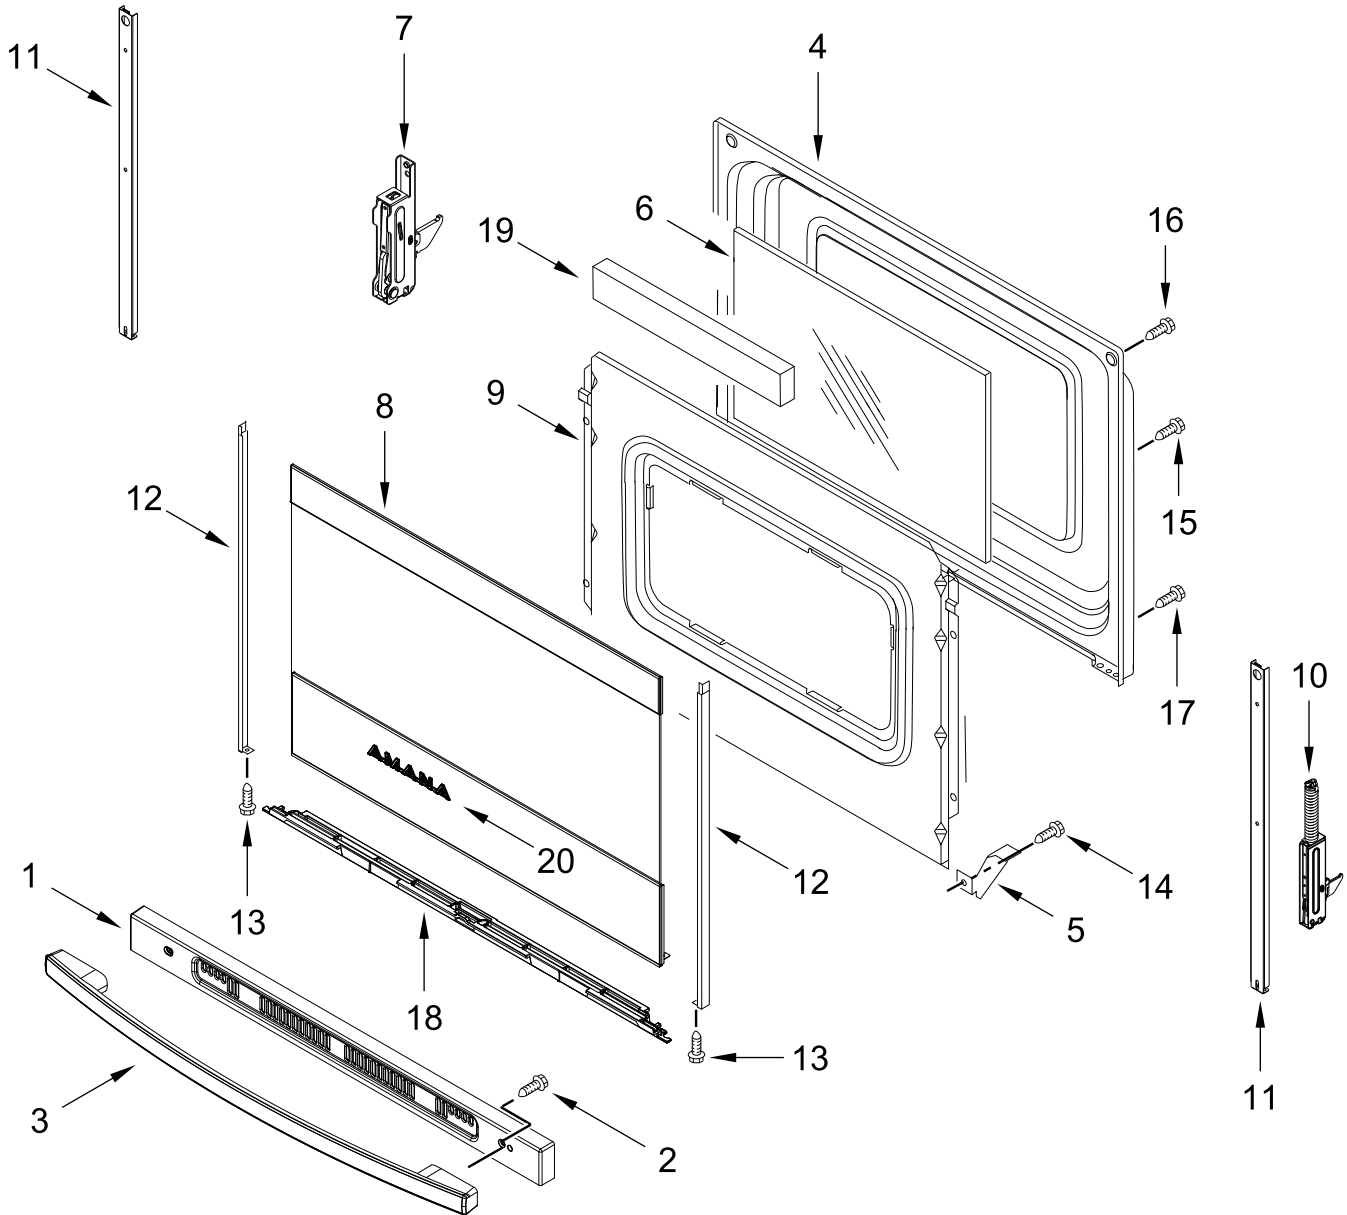

DOOR PARTS

DOOR PARTS

<u>Illus. No.</u>	<u>Part No.</u>	<u>Description</u>
1		Trim, Top
	W10310922	Black
	W10310920	White
2	W10168559	Screw
3		Handle, Door
	W10323589	Black
	W10323588	White
4	9761342	Liner, Door
5	W10137382	Clip, Panel
6	W11367326	Glass, Inner
7	W10299227	Hinge, Door (Passive)

<u>Illus. No.</u>	<u>Part No.</u>	<u>Description</u>
8		Glass Assembly, Outer Door
	W11608533	Black
	W11608538	White
9	9761504	Retainer, Insulation
10	W10299225	Hinge, Active
11	W11379944	Strap, Door
12		Trim, Side
	W10746436	Black (Left)
	W10746435	Black (Right)
	8523172	White (Left)
	8523166	White (Right)

<u>Illus. No.</u>	<u>Part No.</u>	<u>Description</u>
13	W10327235	Screw
14	3196165	Screw
15	W10031790	Screw
16	W10200660	Screw
17	W10031780	Screw
18		Trim, Lower Door
	W11444043	Black
	W11444042	White
19	W10278991	Insulation, Door Strip
20		Badge
	W10846751	Black
	W10849465	White