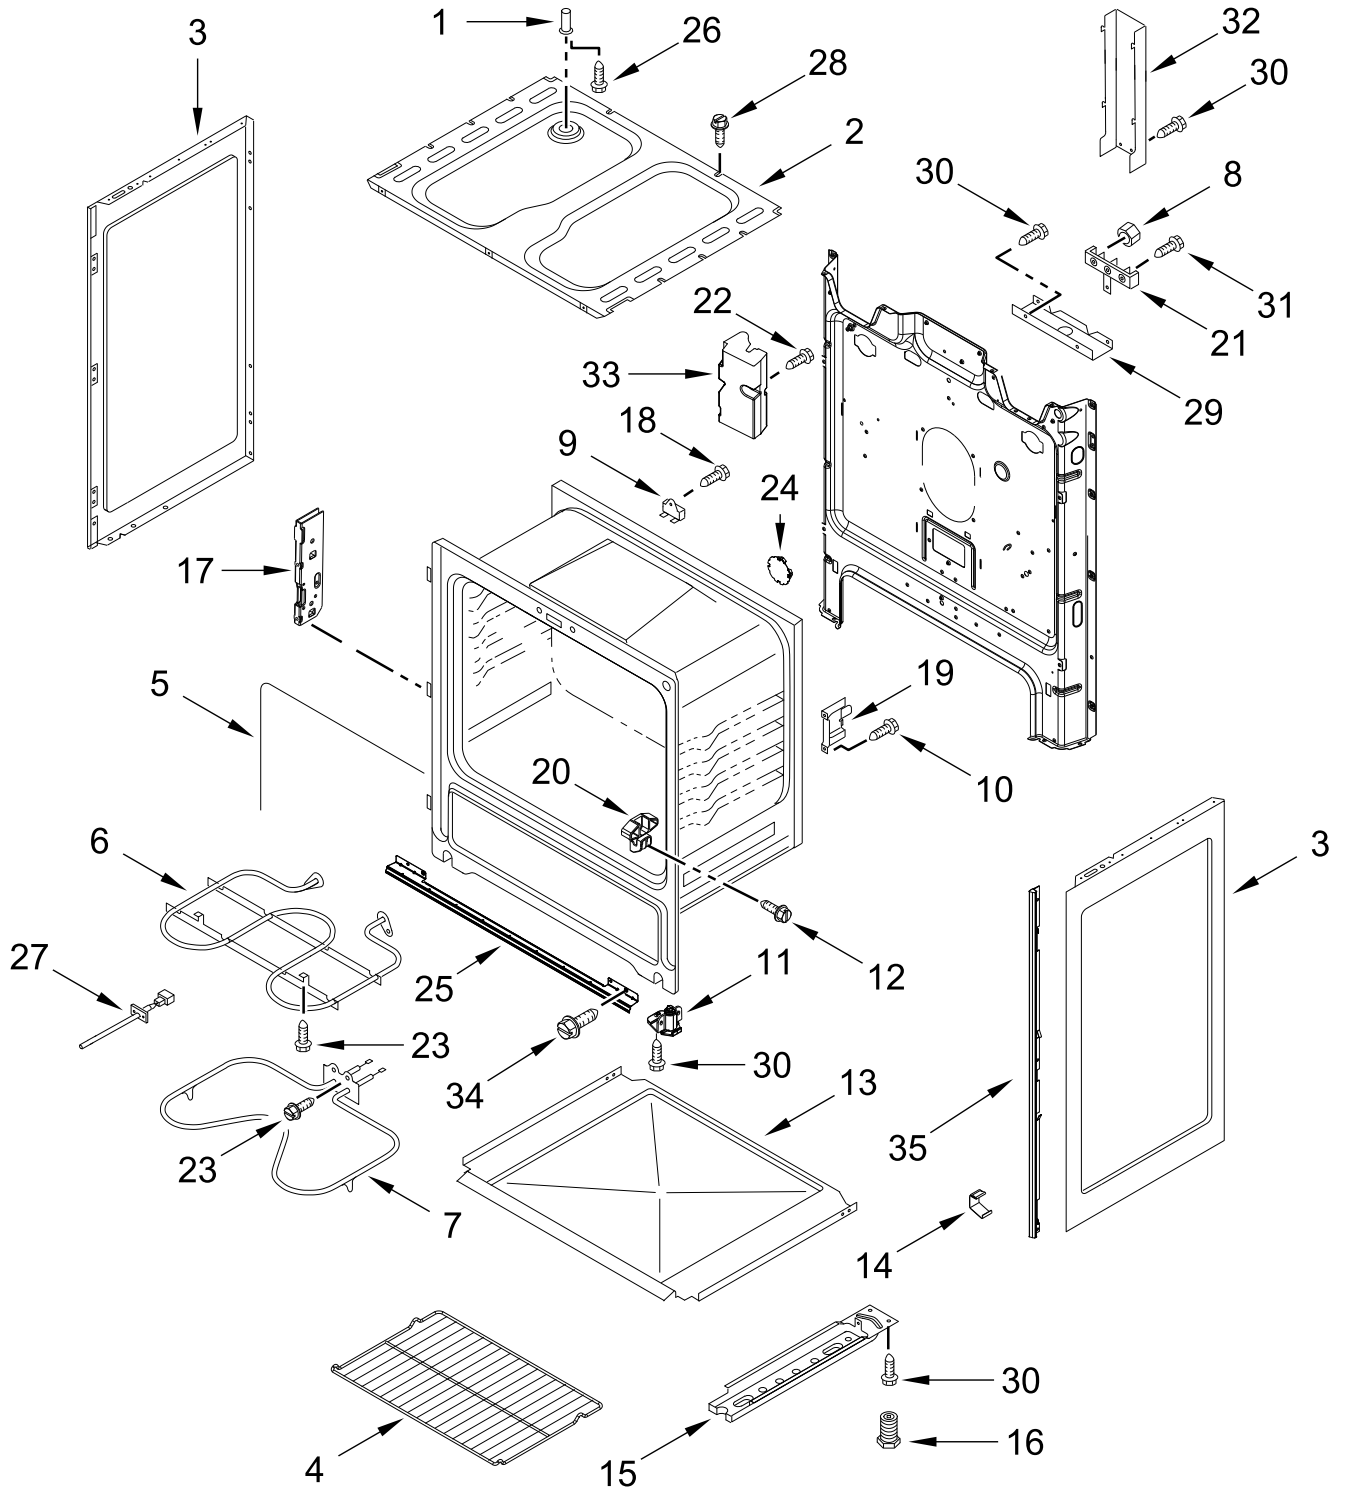

CHASSIS PARTS

CHASSIS PARTS

<u>Illus. No.</u>	<u>Part No.</u>	<u>Description</u>	<u>Illus. No.</u>	<u>Part No.</u>	<u>Description</u>	<u>Illus. No.</u>	<u>Part No.</u>	<u>Description</u>
1	W11222267	Tube, Vent	15	W10390008	Base Rail Assembly (Left)	27	W10181986	Sensor, Oven
2	W10209613	Box, Burner				28	3196165	Screw
3		Panel, Side		W10390007	Base Rail Assembly (Right)	29	3186034	Bracket, Service
	W10162245	Black				30	3196178	Screw
	W10575396	White	16	W10058460	Foot, Leveling	31	3400016	Screw
4	W11173792	Rack, Oven	17	W10289077	Receiver, Hinge	32	W10326122	Cover, Terminal Block
5	W10129032	Seal, Door	18	3196172	Screw	33	W10910404	Counterweight
6	W10308476	Element, Broil	19	W10404688	Clip, Oven Support	34	3196560	Screw
7	W11022836	Element, Bake	20	W10674705	Glide, Drawer Front	35	W11510560	Barrier Rail, Rubber (Left and Right)
8	3400029	Nut	21	W10245259	Block, Terminal			
9	3196548	Fuse, Thermal	22	W11034869	Screw			FOLLOWING PARTS NOT ILLUSTRATED
10	3196169	Screw	23	3196174	Screw			
11	W10341186	Front Foot Assembly	24	W11047127	Hole, Cover Light	8273263		Insulation, Wrap
12	W10067840	Screw	25	W11464547	Bracket, Front Frame	8272611		Insulation, Back
13	8054068	Retainer, Insulation	26	3196567	Screw			
14	W10137382	Clip, Panel