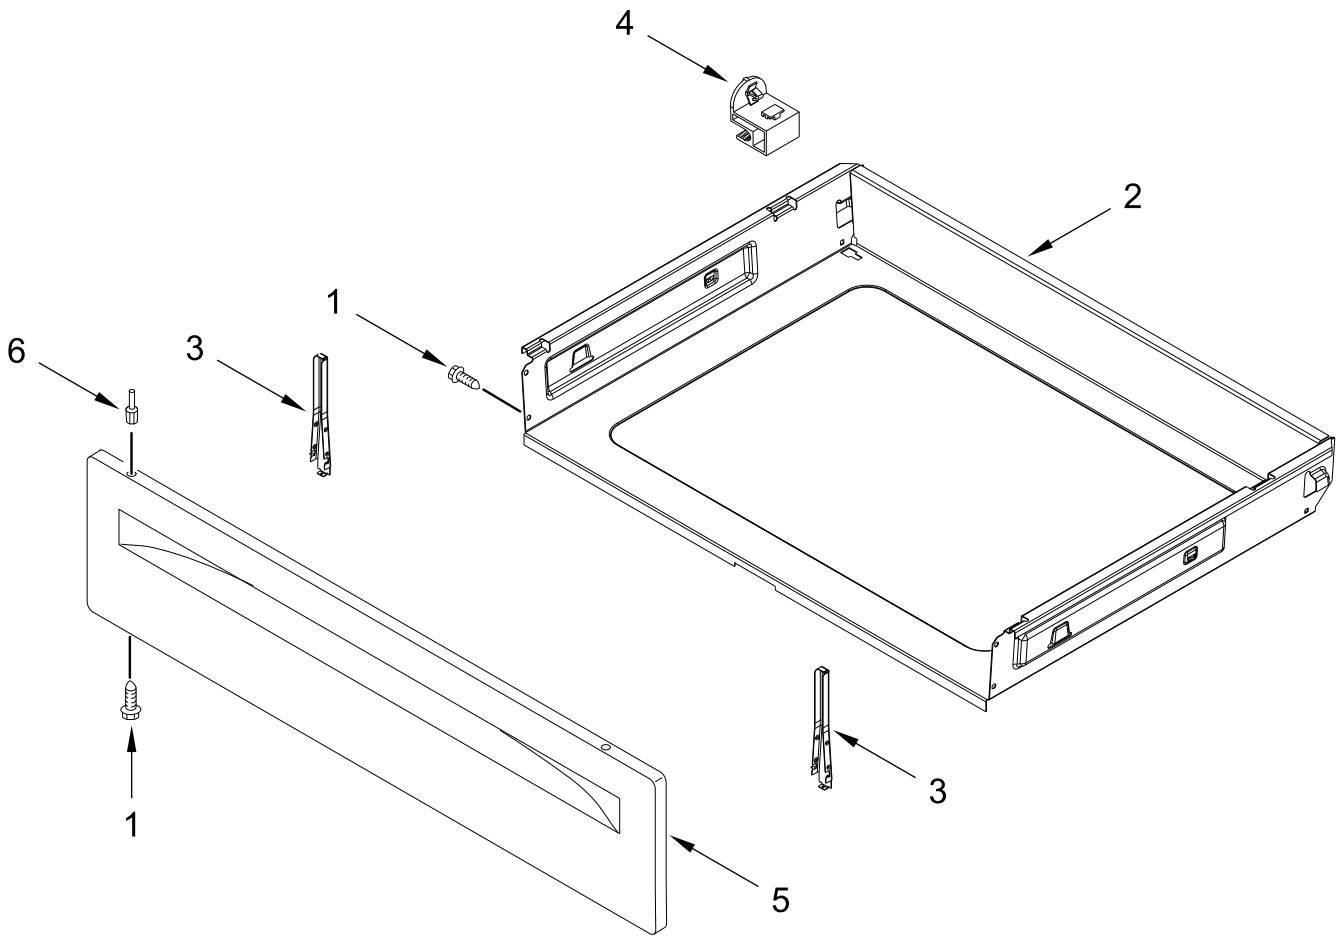

DRAWER PARTS

DRAWER PARTS

<u>Illus.</u> <u>No.</u>	<u>Part No.</u>	<u>Description</u>	<u>Illus.</u> <u>No.</u>	<u>Part No.</u>	<u>Description</u>	<u>Illus.</u> <u>No.</u>	<u>Part No.</u>	<u>Description</u>
1	3196165	Screw	5		Panel, Front	6		Rivet, Push
2	W10688022	Drawer, Storage		W11123900	Black		3196813	Black
3	W10462912	Bracket, Mounting Drawer		W11123901	White		3196814	White
4	W10674708	Glide, Drawer Rear