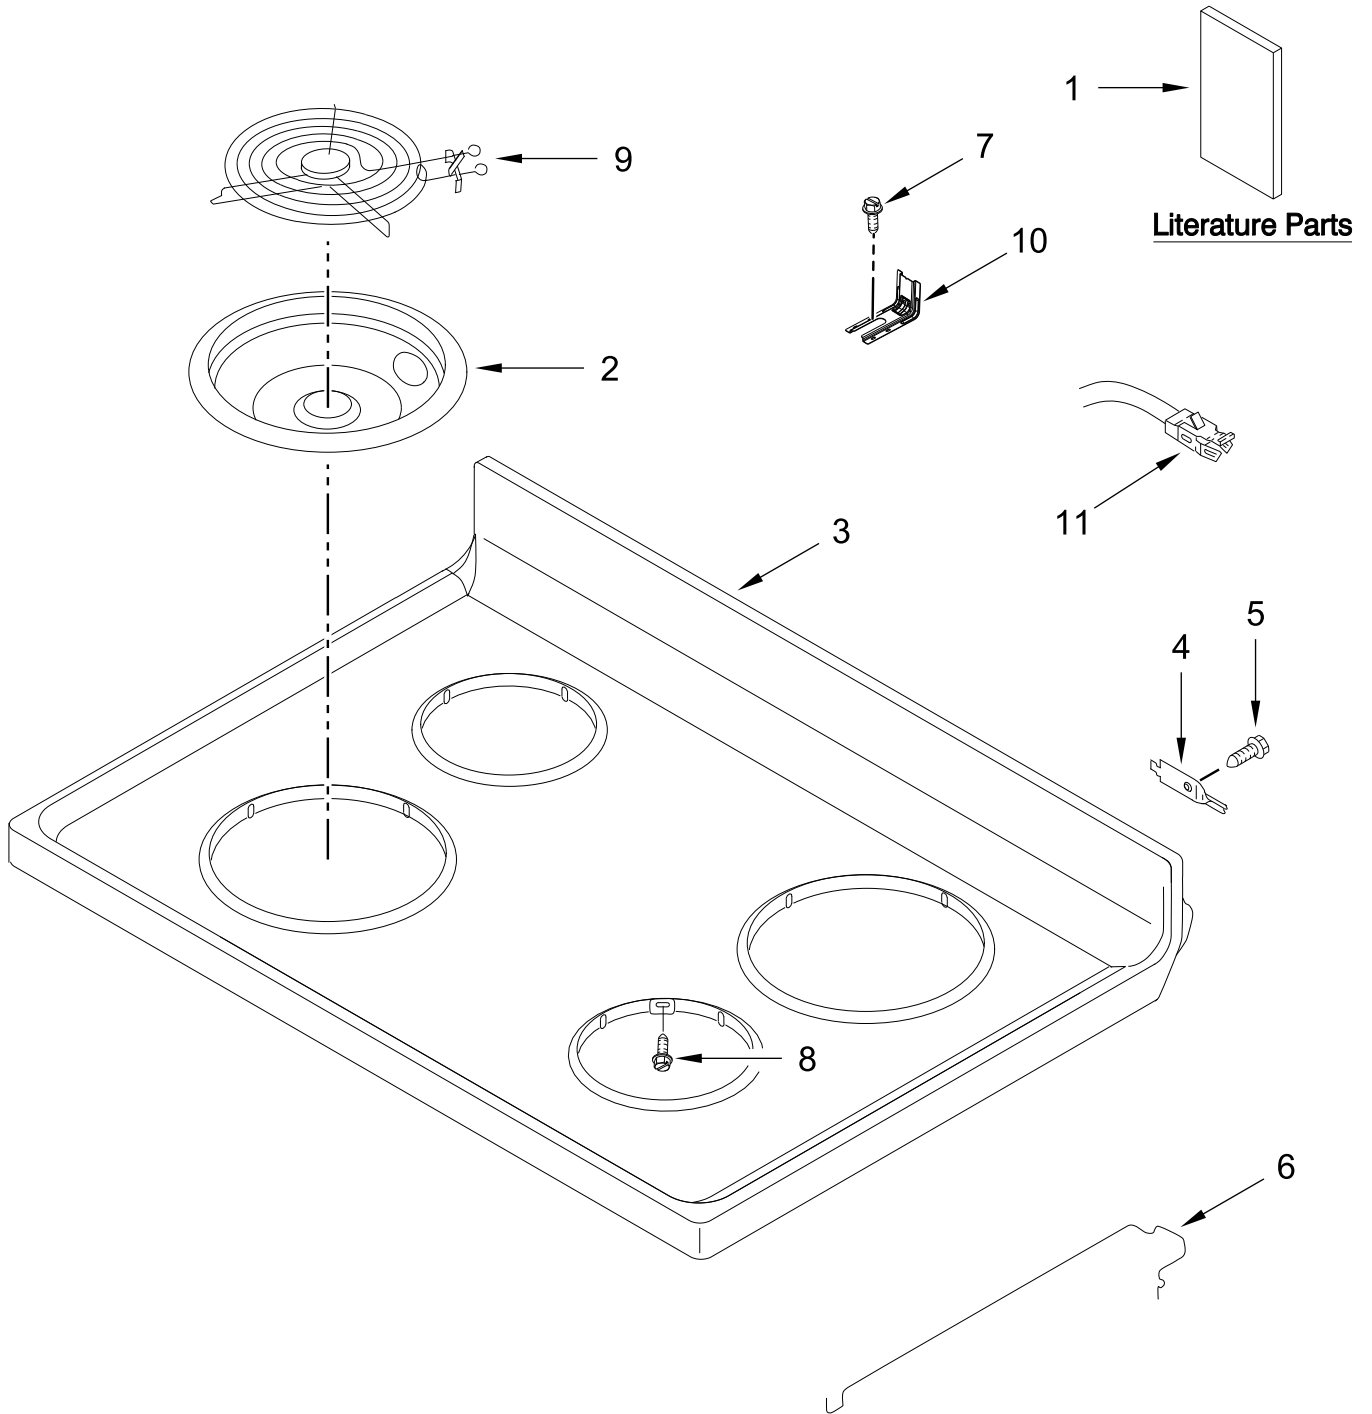

AMANA®

ELECTRIC RANGE

MODELS:

ACR4203MNB0 (Black)

ACR4203MNB0 (White)

COOKTOP PARTS

COOKTOP PARTS

<u>Illus. No.</u>	<u>Part No.</u>	<u>Description</u>	<u>Illus. No.</u>	<u>Part No.</u>	<u>Description</u>	<u>Illus. No.</u>	<u>Part No.</u>	<u>Description</u>
1		Literature Parts	4	3195060	Hinge, Cooktop	11	814399	Receptacle, Element
	W11509598	User Instructions	5	3196178	Screw			FOLLOWING PARTS NOT ILLUSTRATED
	W11481065	Quick Start Guide	6	3195812	Rod, Support			
	W11488793	Tech Sheet	7	7101P485-60	Screw, Anti-Tip Kit		W11452639	Harness, Main
2	W10196406	Bowl, Drip (6 in) (Right Front and Left Rear)	8	3196154	Screw		W11134595	Harness, Cooktop
	W10196405	Bowl, Drip (8 in) (Left Front and Right Rear)	9	W11364019	Element, Coil Heating (2400W) (Left Front and Right Rear)		W10281322	Kit, Bare Wire Adapter Block
				W11364018	Element, Coil Heating (1500W) (Right Front and Left Rear)			
3		Cooktop						
	3186233	Black						
	3186231	White	10	W11379945	Bracket, Anti-Tip			

CONTROL PANEL PARTS

CONTROL PANEL PARTS

<u>Illus.</u> <u>No.</u>	<u>Part No.</u>	<u>Description</u>	<u>Illus.</u> <u>No.</u>	<u>Part No.</u>	<u>Description</u>	<u>Illus.</u> <u>No.</u>	<u>Part No.</u>	<u>Description</u>
1		Endcap	4	3148952	Switch, Infinite (Yellow)	8	W10134247	Shield, Heat
	W11130372	Black (Left)			(Right Front and Left Rear)	9	3196165	Screw
	W11130379	Black (Right)				10	8272473	Cover, Upper Rear
	W11130371	White (Left)				11	W10525121	Bracket, Console Mounting
	W11130378	White (Right)		3148954	Switch, Infinite (Orange)	12	8273564	Clip, Rear Upper Cover
2	3196068	Lens, Indicator			(Left Front and Right Rear)	13	3196178	Screw
3		Panel, Control				14	3196200	Clip, Spring
	W11657432	Black	5	3196169	Screw	15	9762215	Control, Electric
	W11609220	White	6	3400882	Screw			
			7		Knob, Infinite			
				W10844801	Black			
				W10844800	White			