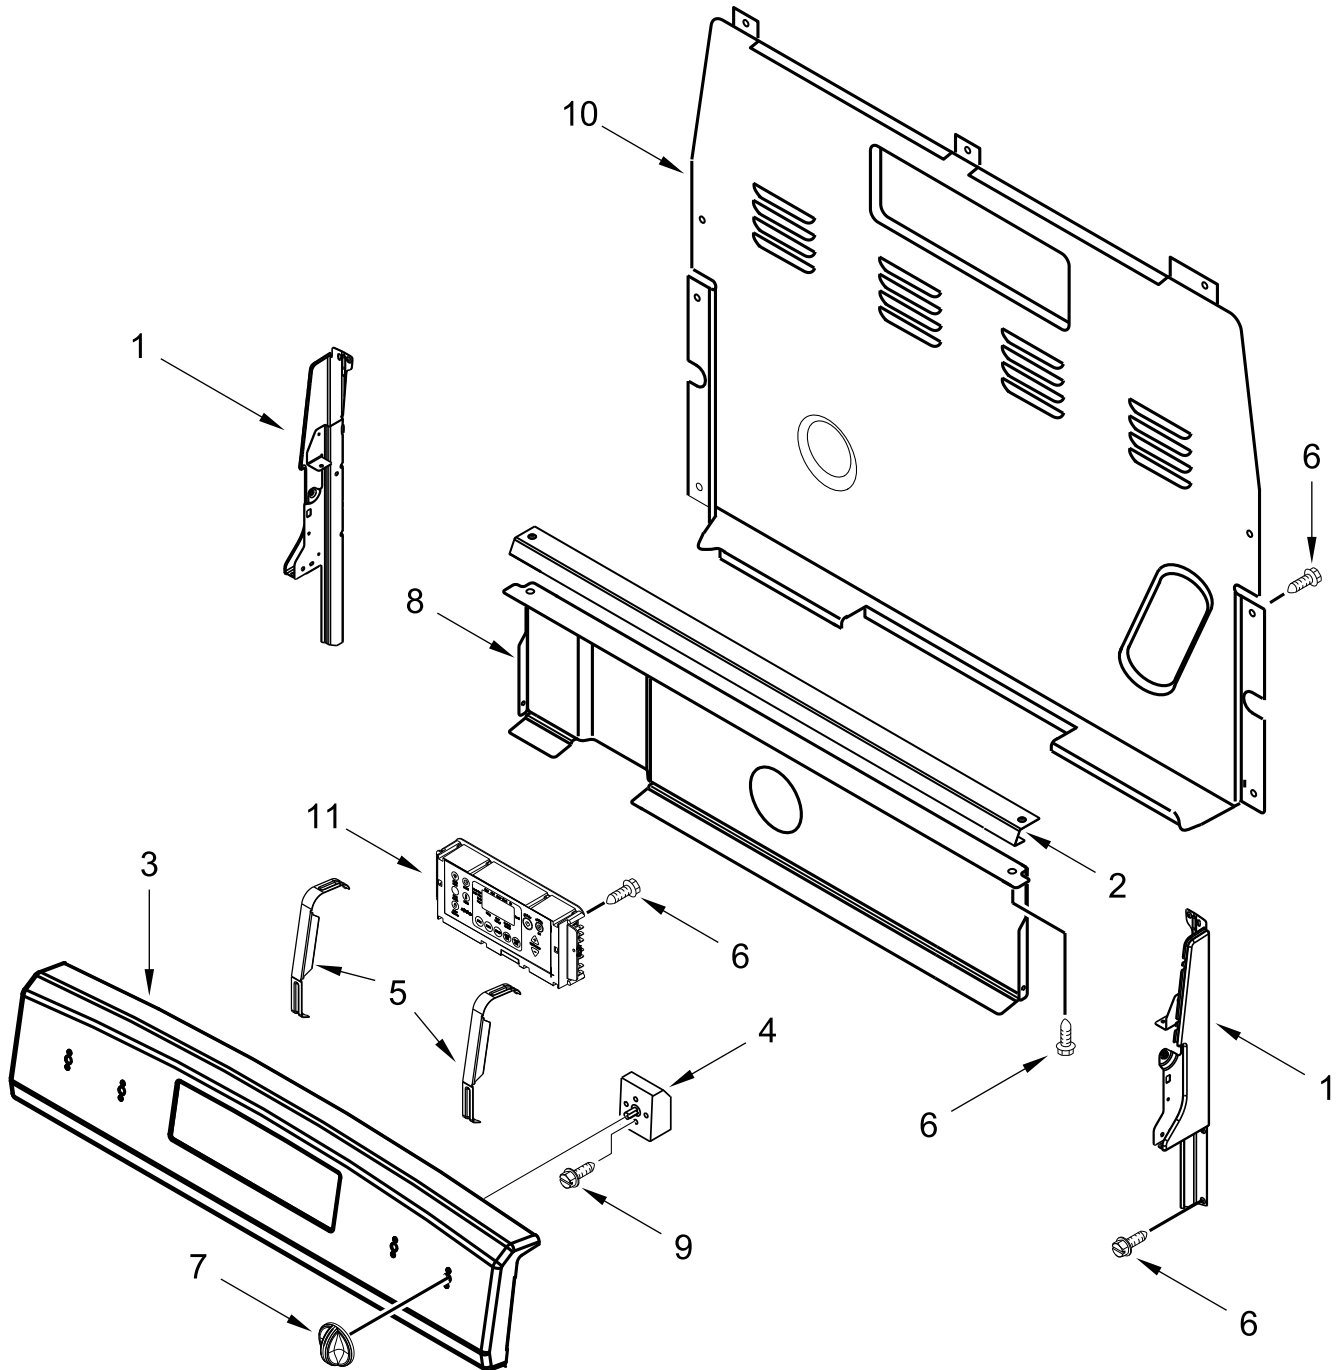

AMANA®

30" ELECTRIC FREESTANDING RANGE (Radiant Elements)

MODELS:

AER6603SMS0 (Stainless)

COOKTOP PARTS

COOKTOP PARTS

<u>Illus. No.</u>	<u>Part No.</u>	<u>Description</u>	<u>Illus. No.</u>	<u>Part No.</u>	<u>Description</u>	<u>Illus. No.</u>	<u>Part No.</u>	<u>Description</u>
1		Literature Parts	5	8273993	Element (1800W) (Right Rear)	8	W11379945	Bracket, Anti-Tip
	W11469631	Quick Start Guide		8273994	Element (1200W) (Right Front and Left Rear)	9	7101P485-60	Screw, Anti-Tip Kit
	W11509598	User Instructions						FOLLOWING PARTS NOT ILLUSTRATED
	W11393929	Sheet, Tech						
2	W10225448	Spring, Element		W10275048	Element (3000/1400W) (Left Front)		W11452623	Harness, Main
3	W10691223	Pan, Radiant Element					W11134603	Harness, Cooktop (Left)
4		Cooktop						
	W10853125	Black	6	3196169	Screw		W11134551	Harness, Cooktop (Right)
			7	W10607641	Bracket, Cooktop (Left)			
				W10607642	Bracket, Cooktop (Right)			

CONTROL PANEL PARTS

CONTROL PANEL PARTS

<u>Illus.</u> <u>No.</u>	<u>Part No.</u>	<u>Description</u>	<u>Illus.</u> <u>No.</u>	<u>Part No.</u>	<u>Description</u>	<u>Illus.</u> <u>No.</u>	<u>Part No.</u>	<u>Description</u>
1		Endcap	4	3148951	Switch, Infinite	7		Knobs
	W11130372	Black (Left)			(Right Front and Left Rear)		W10844801	Black
	W11130379	Black (Right)				8	W10134247	Shield, Heat
2	W10525121	Bracket, Console Mounting		3148953	Switch, Infinite (Green)	9	3400882	Screw
					(Right Rear)	10	8272473	Cover, Upper Rear
3		Panel, Console		W10434452	Switch, Infinite (Dual)	11		Control, Electronic (LCX)
	W11157021	Stainless			(Left Front)		W11515098	Black
			5	W10695491	Bracket, Control			
			6	3196178	Screw			