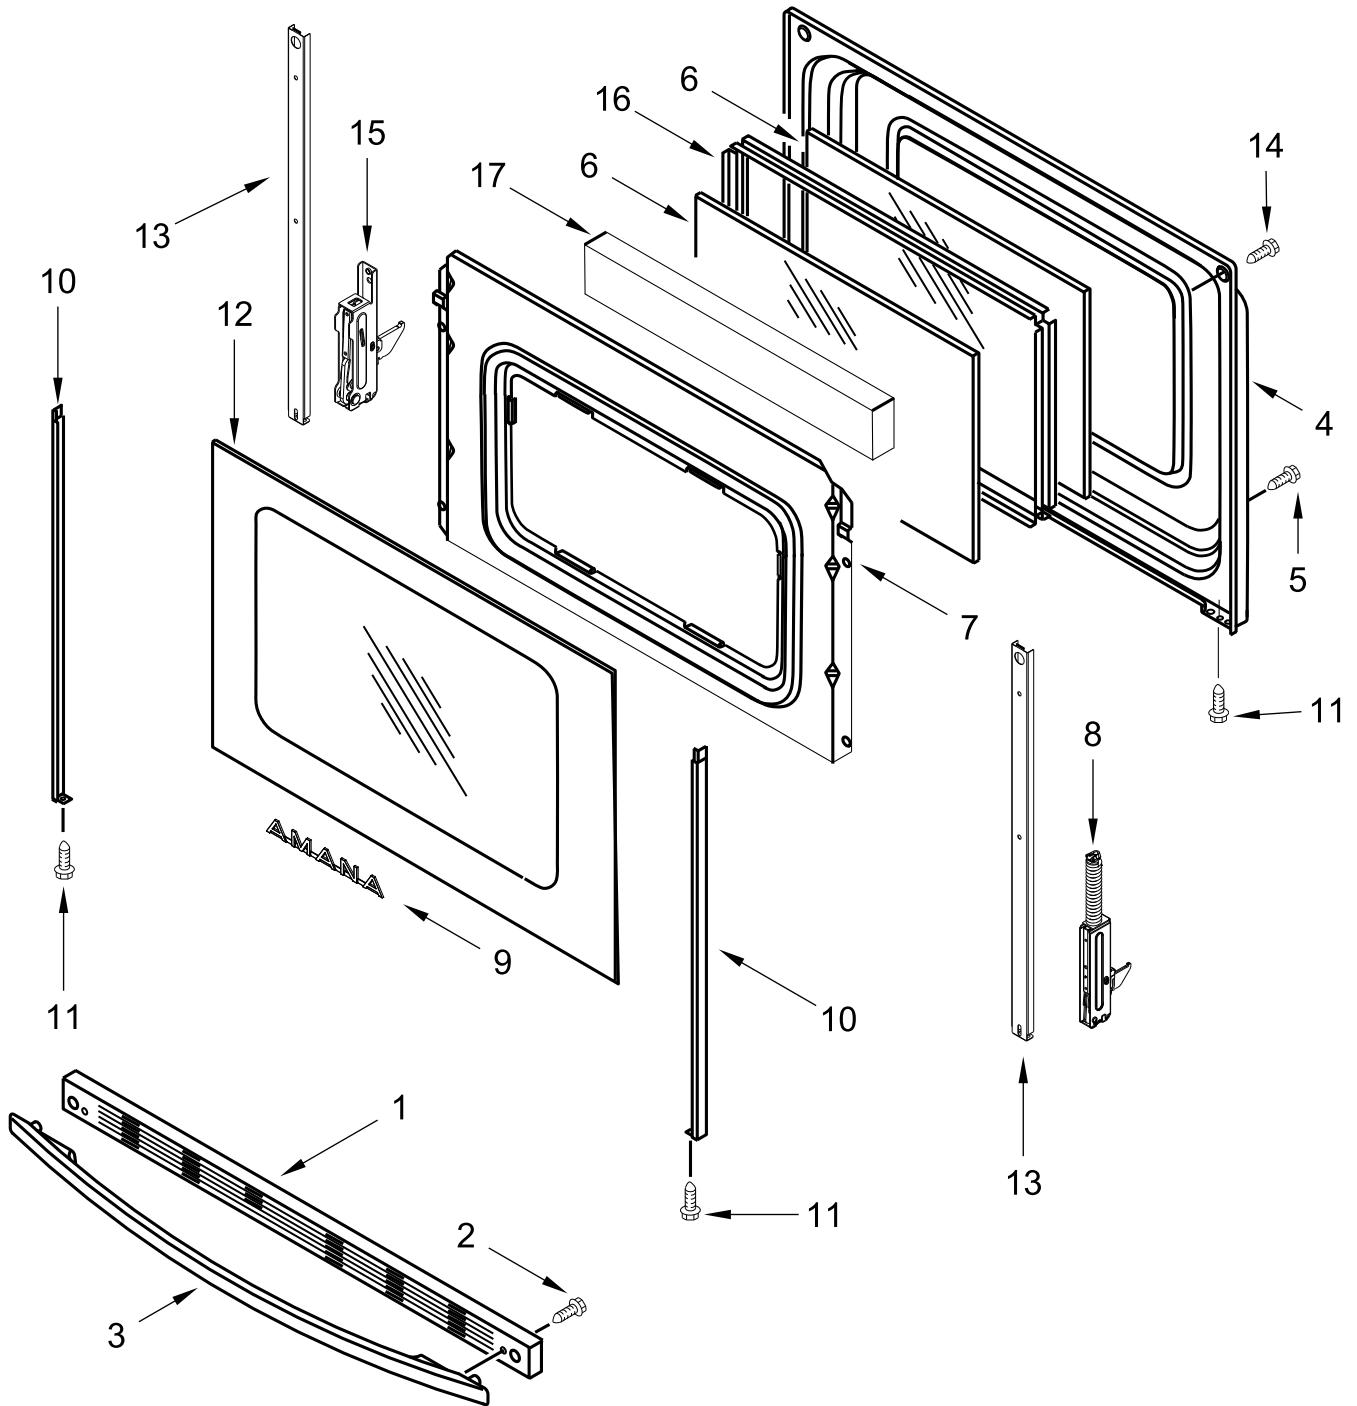

AMANA®

30" ELECTRIC FREESTANDING RANGE (Radiant Elements)

MODELS:

AER6603SMS0 (Stainless)

COOKTOP PARTS

COOKTOP PARTS

<u>Illus. No.</u>	<u>Part No.</u>	<u>Description</u>	<u>Illus. No.</u>	<u>Part No.</u>	<u>Description</u>	<u>Illus. No.</u>	<u>Part No.</u>	<u>Description</u>
1		Literature Parts	5	8273993	Element (1800W) (Right Rear)	8	W11379945	Bracket, Anti-Tip
	W11469631	Quick Start Guide		8273994	Element (1200W) (Right Front and Left Rear)	9	7101P485-60	Screw, Anti-Tip Kit
	W11509598	User Instructions						FOLLOWING PARTS NOT ILLUSTRATED
	W11393929	Sheet, Tech						
2	W10225448	Spring, Element		W10275048	Element (3000/1400W) (Left Front)		W11452623	Harness, Main
3	W10691223	Pan, Radiant Element					W11134603	Harness, Cooktop (Left)
4		Cooktop						
	W10853125	Black	6	3196169	Screw		W11134551	Harness, Cooktop (Right)
			7	W10607641	Bracket, Cooktop (Left)			
				W10607642	Bracket, Cooktop (Right)			

CONTROL PANEL PARTS

CONTROL PANEL PARTS

<u>Illus.</u> <u>No.</u>	<u>Part No.</u>	<u>Description</u>	<u>Illus.</u> <u>No.</u>	<u>Part No.</u>	<u>Description</u>	<u>Illus.</u> <u>No.</u>	<u>Part No.</u>	<u>Description</u>
1		Endcap	4	3148951	Switch, Infinite	7		Knobs
	W11130372	Black (Left)			(Right Front and Left Rear)		W10844801	Black
	W11130379	Black (Right)				8	W10134247	Shield, Heat
2	W10525121	Bracket, Console Mounting		3148953	Switch, Infinite (Green)	9	3400882	Screw
					(Right Rear)	10	8272473	Cover, Upper Rear
3		Panel, Console		W10434452	Switch, Infinite (Dual)	11		Control, Electronic (LCX)
	W11157021	Stainless			(Left Front)		W11515098	Black
			5	W10695491	Bracket, Control			
			6	3196178	Screw			

DOOR PARTS

DOOR PARTS

<u>Illus. No.</u>	<u>Part No.</u>	<u>Description</u>
1		Trim, Top
	W10310922	Black
2	W10155511	Screw
3		Handle, Door
	W10144883	Stainless
4	9761344	Liner, Door
5	W10031790	Screw
6	9758162	Glass, Inner
7	9761357	Retainer, Insulation