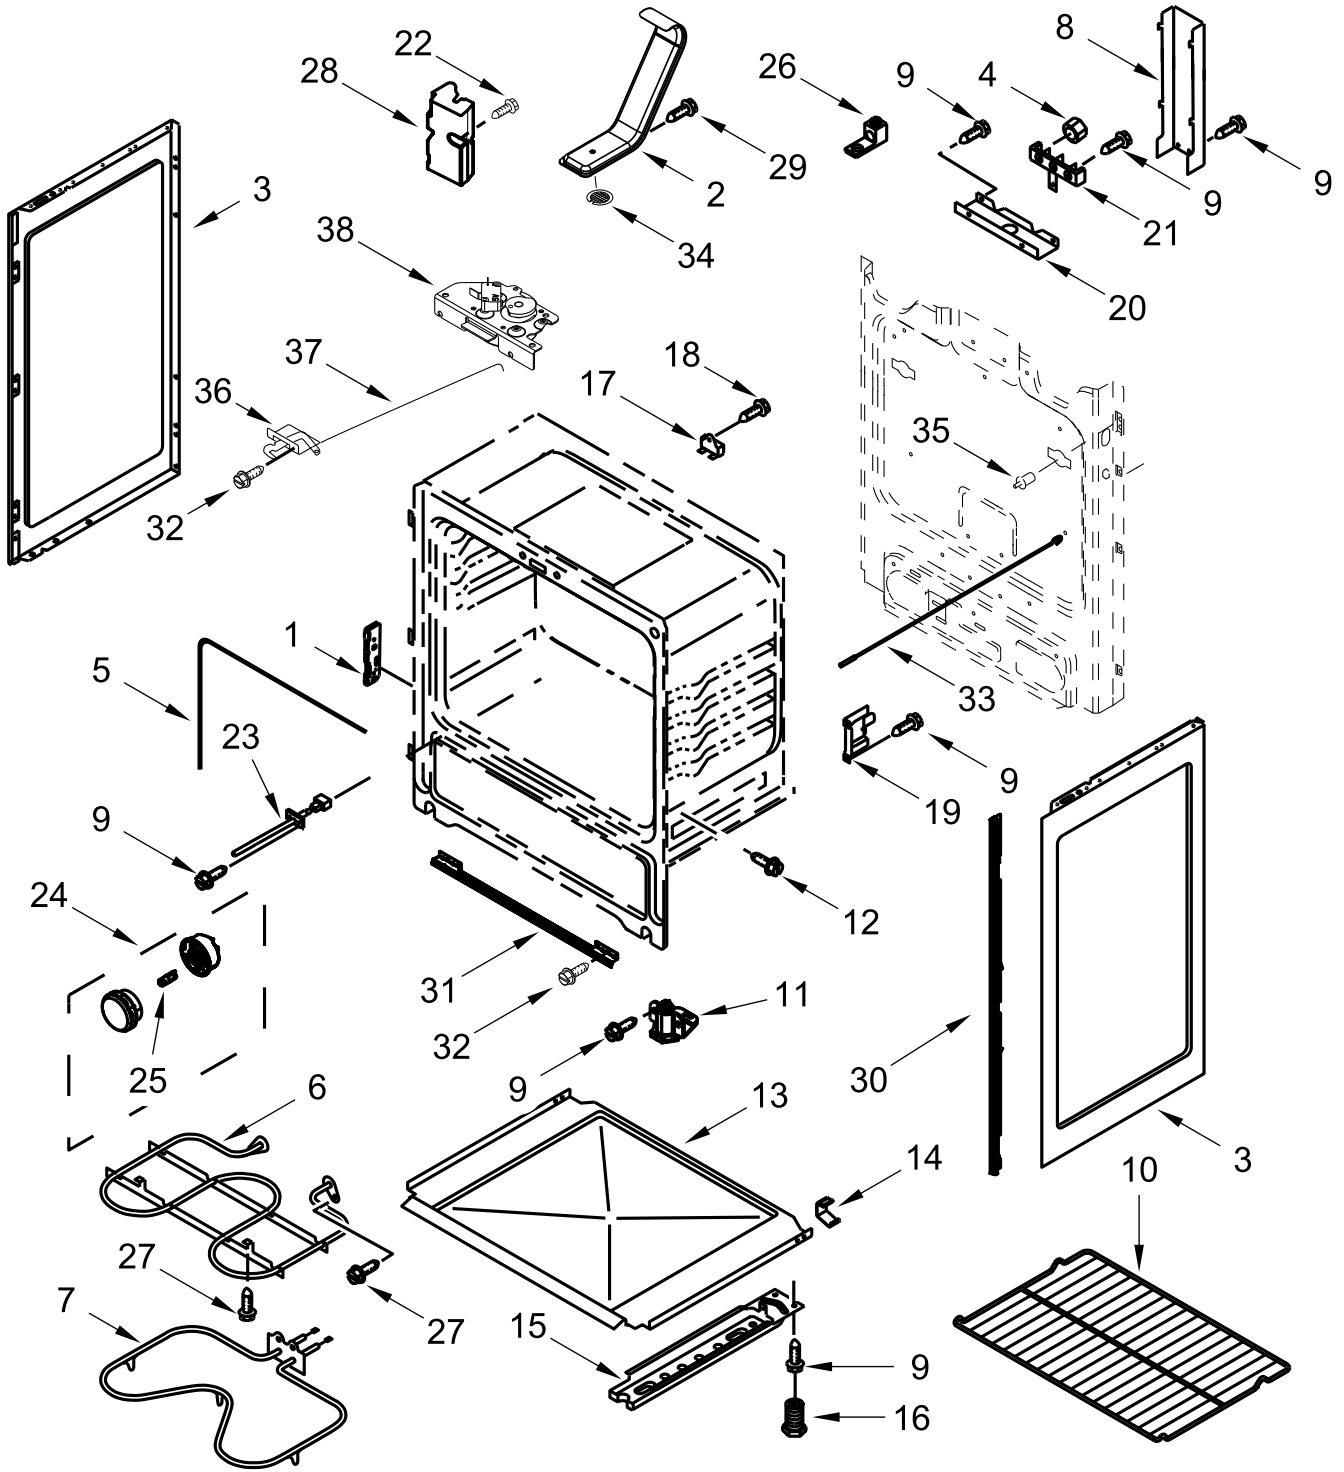

CHASSIS PARTS

CHASSIS PARTS

<u>Illus. No.</u>	<u>Part No.</u>	<u>Description</u>	<u>Illus. No.</u>	<u>Part No.</u>	<u>Description</u>	<u>Illus. No.</u>	<u>Part No.</u>	<u>Description</u>
1	W10289077	Receiver, Hinge	17	3196548	Fuse, Thermal	34	W11092984	Screen, Vent
2	W10134285	Tube, Vent	18	3196172	Screw	35	W10627802	Switch, Door
3		Panel, Side	19	W10404688	Clip, Oven Support	36	9761013	Front Door Latch Assembly
	W10162245	Black	20	3186034	Bracket, Service			
4	3400029	Nut	21	W10245259	Block, Terminal	37	W10078380	Rod, Latch
5	W11491751	Seal, Door	22	W11034869	Screw	38	W10107820	Rear Door Latch Assembly
6	9757340	Element, Broil	23	W10181986	Sensor, Oven			
7	W11111743	Element, Bake	24	W11544377	Light Assembly			FOLLOWING PARTS NOT ILLUSTRATED
8	W10326122	Cover, Terminal Block	25	W10571723	Bulb, Halogen 40 Watts			
9	3196169	Screw					W10333344	Insulation, Flue
10	W11173792	Rack, Oven	26	W10281322	Kit, Bare Wire Adapter Block		W10774939	Insulation, Wrap
11	W10341186	Front Foot Assembly					W11127325	Insulation, Back
12	W10067840	Screw	27	3196154	Screw			
13	8054068	Retainer, Insulation	28	W10910404	Counterweight			
14	W10137382	Clip, Panel	29	W10362924	Screw			
15	W10390007	Base Rail Assembly (Right)	30	W11510560	Barrier Rail, Rubber (Left & Right)			
	W10390008	Base Rail Assembly (Left)	31	W11464547	Bracket, Front Frame			
16	W10058460	Foot, Leveling	32	3196560	Screw			
			33	9757239	Rod, Door Switch