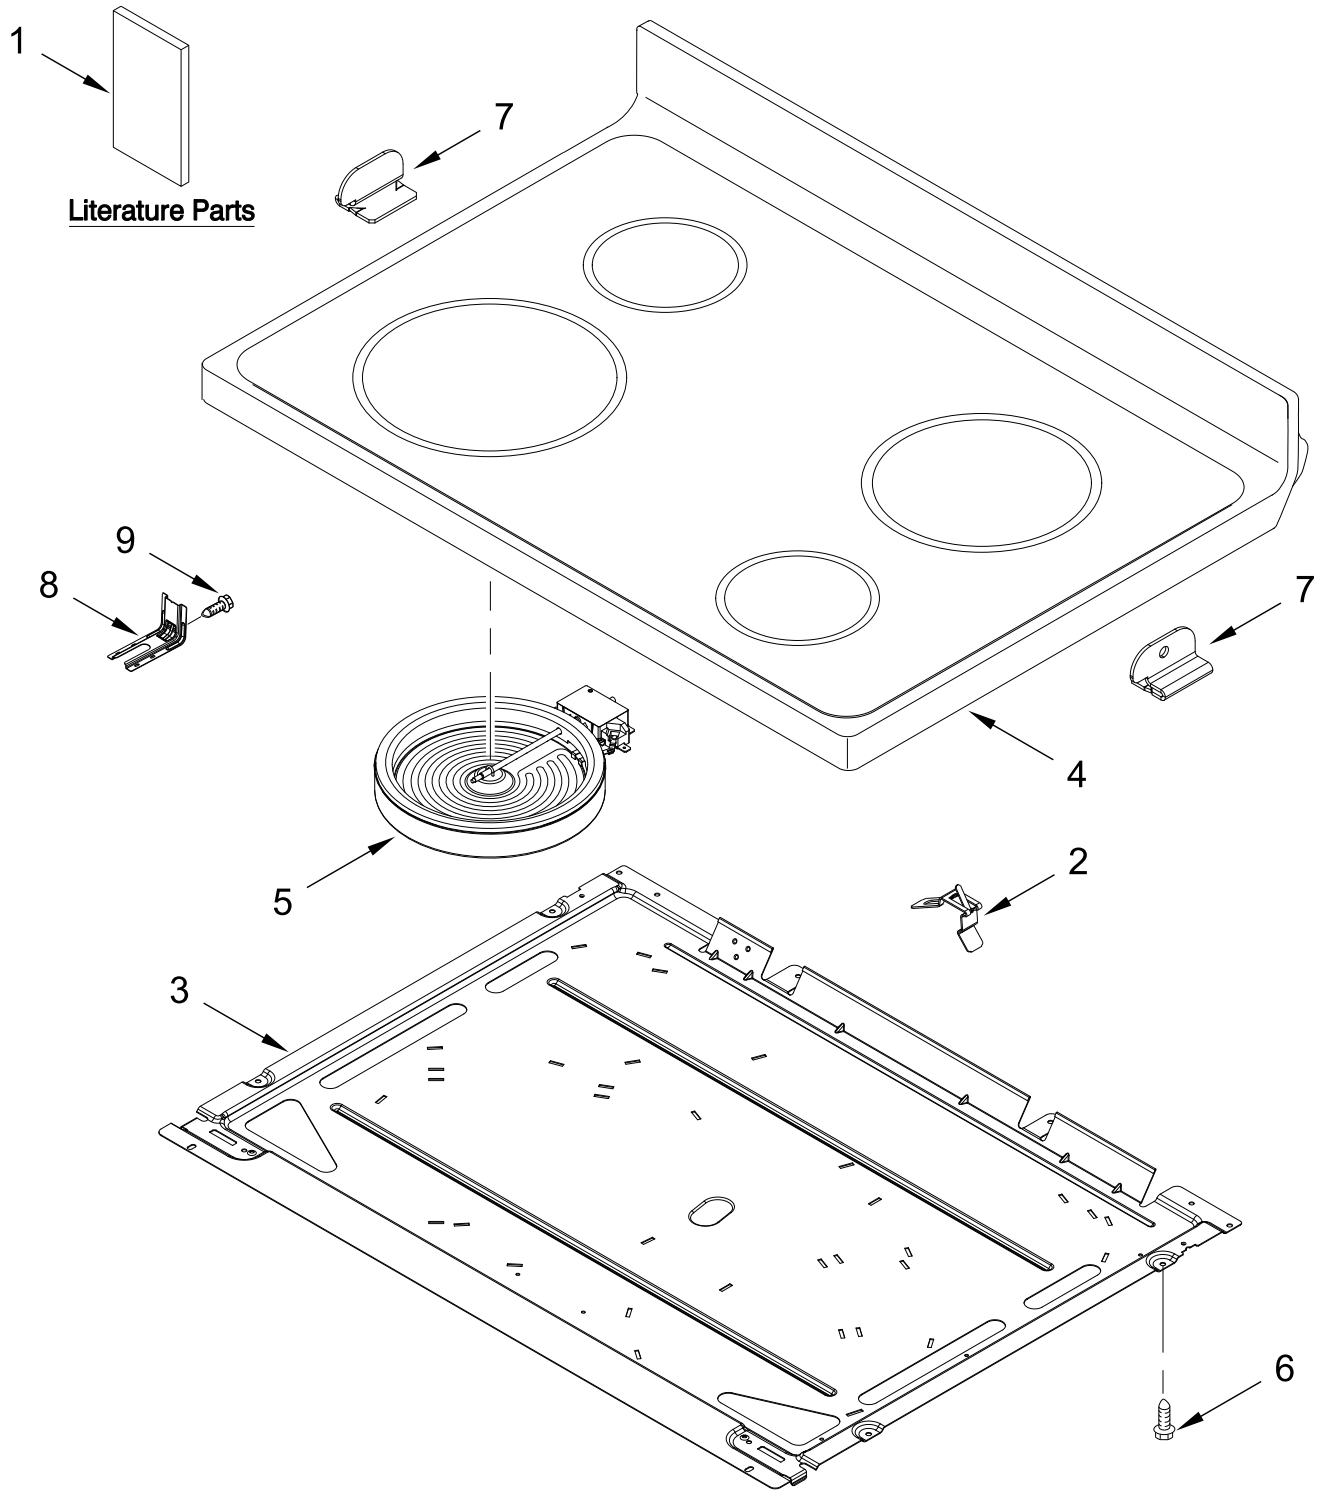

AMANA®

30" ELECTRIC FREESTANDING RANGE (Radiant Elements)

MODELS:

AER6603SMS0 (Stainless)

COOKTOP PARTS

COOKTOP PARTS

<u>Illus. No.</u>	<u>Part No.</u>	<u>Description</u>	<u>Illus. No.</u>	<u>Part No.</u>	<u>Description</u>	<u>Illus. No.</u>	<u>Part No.</u>	<u>Description</u>
1		Literature Parts	5	8273993	Element (1800W) (Right Rear)	8	W11379945	Bracket, Anti-Tip
	W11469631	Quick Start Guide		8273994	Element (1200W) (Right Front and Left Rear)	9	7101P485-60	Screw, Anti-Tip Kit
	W11509598	User Instructions						FOLLOWING PARTS NOT ILLUSTRATED
	W11393929	Sheet, Tech						
2	W10225448	Spring, Element		W10275048	Element (3000/1400W) (Left Front)		W11452623	Harness, Main
3	W10691223	Pan, Radiant Element					W11134603	Harness, Cooktop (Left)
4		Cooktop						
	W10853125	Black	6	3196169	Screw		W11134551	Harness, Cooktop (Right)
			7	W10607641	Bracket, Cooktop (Left)			
				W10607642	Bracket, Cooktop (Right)			

CONTROL PANEL PARTS

CONTROL PANEL PARTS

<u>Illus.</u> <u>No.</u>	<u>Part No.</u>	<u>Description</u>	<u>Illus.</u> <u>No.</u>	<u>Part No.</u>	<u>Description</u>	<u>Illus.</u> <u>No.</u>	<u>Part No.</u>	<u>Description</u>
1		Endcap	4	3148951	Switch, Infinite	7		Knobs
	W11130372	Black (Left)			(Right Front and Left Rear)		W10844801	Black
	W11130379	Black (Right)				8	W10134247	Shield, Heat
2	W10525121	Bracket, Console Mounting		3148953	Switch, Infinite (Green)	9	3400882	Screw
					(Right Rear)	10	8272473	Cover, Upper Rear
3		Panel, Console		W10434452	Switch, Infinite (Dual)	11		Control, Electronic (LCX)
	W11157021	Stainless			(Left Front)		W11515098	Black
			5	W10695491	Bracket, Control			
			6	3196178	Screw			

DOOR PARTS

DOOR PARTS

<u>Illus. No.</u>	<u>Part No.</u>	<u>Description</u>
1		Trim, Top
	W10310922	Black
2	W10155511	Screw
3		Handle, Door
	W10144883	Stainless
4	9761344	Liner, Door
5	W10031790	Screw
6	9758162	Glass, Inner
7	9761357	Retainer, Insulation